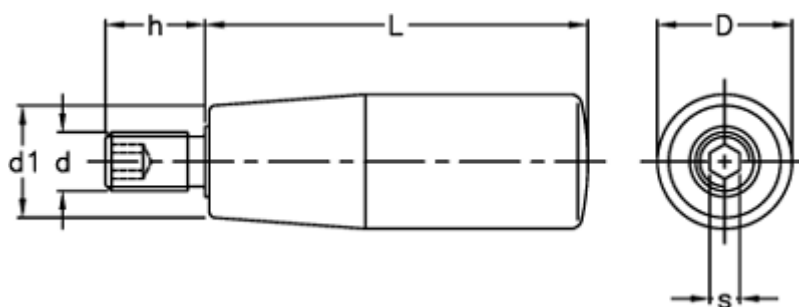

Data Sheet

Article number: 2304023402
Description: E+G Revolving handle
I.301/80+x-M10

Measures

D = 26
d1 = 21
d 6g = M10
h = 17
L = 80
s = 5